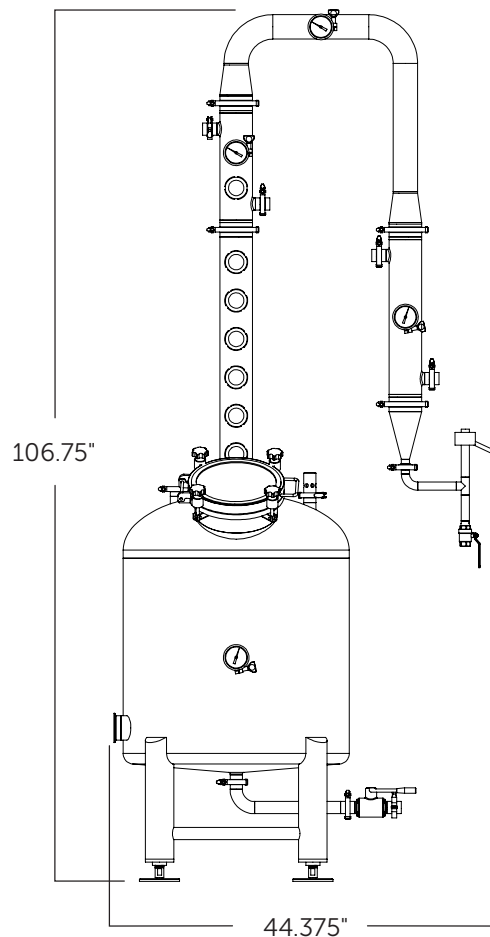

Pilot Still

General Specifications

- 50 gallon boil pot volume
- Electric heat
- Electrical requirements: 208 V, 60 Hz, 1-phase, 3 wire, 52 A
- Manual mixer
- 1 gallon dephlegmator volume
- 304 stainless steel sanitary type piping and fittings
- Ask about our Patriot Craft Stills for increased production capacity

Your Complete Package

Each Pilot Still that leaves our facility carries UL certification and an industry-leading five year limited warranty on the metal and welds. In addition to a comprehensive spare parts inventory, you'll receive superior customer support from our team in Lincoln, Nebraska with any ABE purchase.

Compatible Products

- Cellar Tanks
- TruPatriot Bottle Filler
- CraftCan Canning Lines
- Labeling Systems

ABE Equipment reserves the right to change specification without notice. All specifications are approximate (+10). ©2022 ABE Equipment