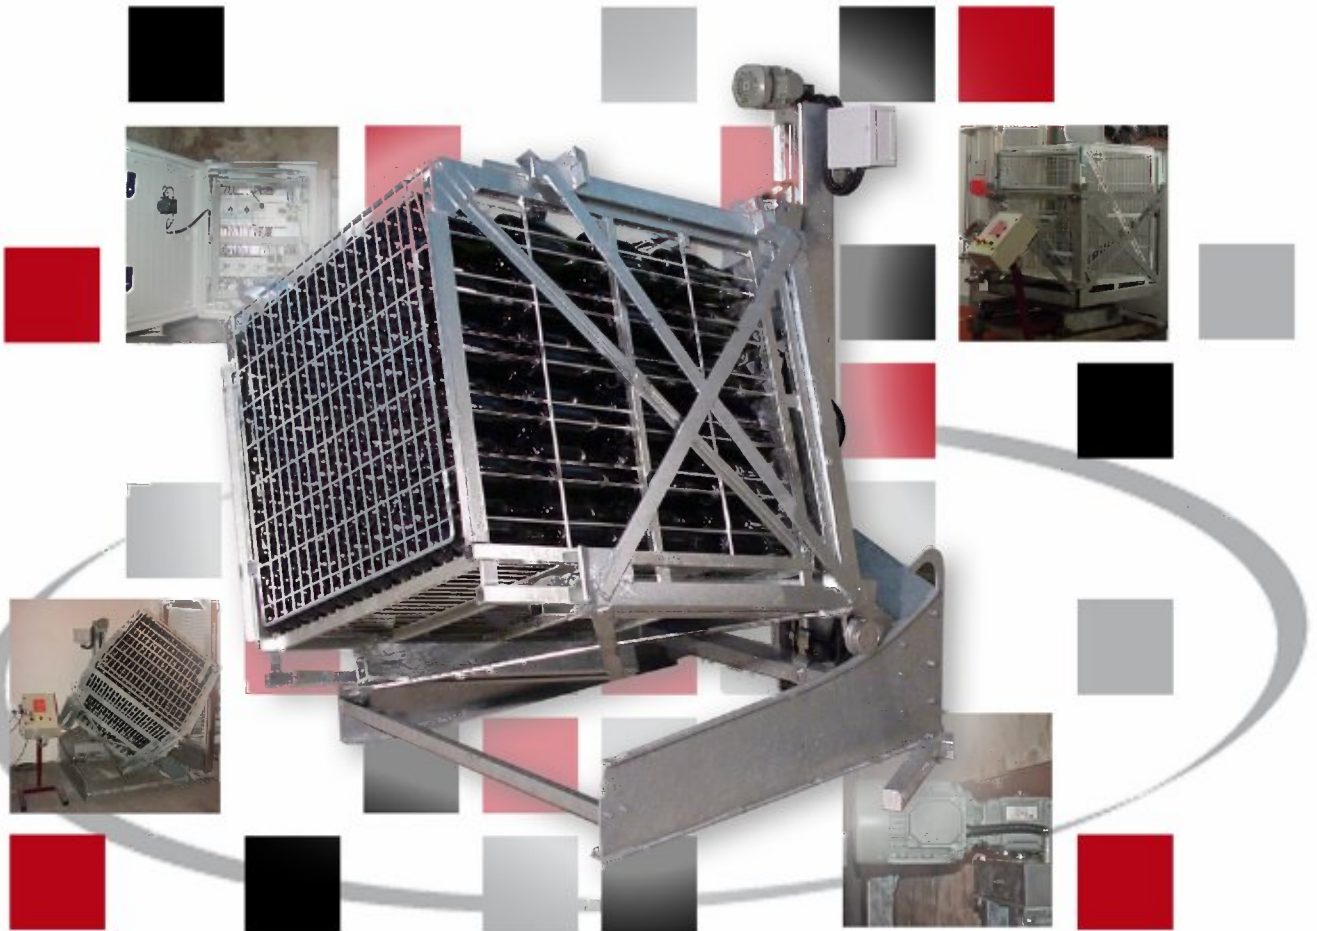

Gyropalette® Simple Cage

► *Quality that stands the test of time!*

STABLE ~ STURDY ~ COMPACT ~ RELIABLE ~ EXTENDABLE

Leader in automatic riddling for more than 35 years.
A complete range of machines and cases for storage and riddling.
More than 15 000 Gyropalettes® currently in use.

What makes the difference

- **STURDINESS**
- **COMPACT** : the frame do not project beyond the case in rotation and its V shape allows placing it in narrow cellar. Thanks to its system of slope, in position of loading, the cage is placed at the backs what facilitates the handling operations.
- **RELIABILITY** : hot galvanization, high quality mechanical and electrical components, resistance to cellar humidity, little maintenance required.
- **EASY TO USE**
- **VERSATILITY** : can riddle metal 504 cases with forklift holes or T.S.R.[®] containers handled by hooks.
- **LOW ENERGY CONSUMPTION** : thanks to the high mechanical efficiency of the rotation and tilting movements : 2 motors of 0.37 kW.

2 types of automaton

- **SINGLE** : 2 integrated riddling programs: in 5 and 7 days.
Only one machine controlled.
- **EXTENDABLE** : drives single cages up to a total series of 8, 12 or 20 machines, depending on the configuration :
 - entirely programmable, user-friendly.
 - memory capacity of 9 different riddling programs.
 - complete display of operations: movements and time count.
 - easy to connect up, at a later date, to the automaton of other Simple cage in extension.

High quality riddling

The stability of the chassis, a program with low amplitudes of rotation and tilting ensures regular, high-quality riddling while allowing riddling cycles in 7 days.

25 to 37 000 bottles per year are riddled by a Gyropalette[®] Simple Cage.